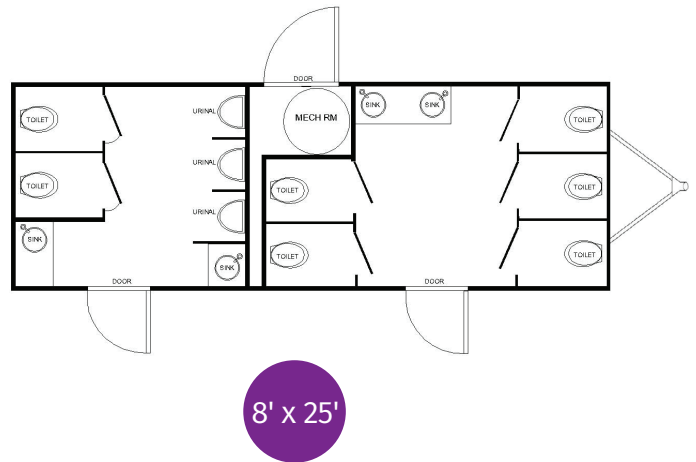

# JTG Vegas 10 Station

This is the way to go for high traffic accommodations. It features a Women's Room with 5 toilets and 2 sinks, and a Men's Room with 2 toilets, 3 urinals, and 2 sinks.

Built to handle crowds this unit is sturdy enough stand up to a steady flow of traffic. It offers a super large waste tank for minimal maintenance.

Host in style. This unit features parquet hardwood flooring, marble sinks, large mirrors, and a warm two-tone finish.

Now, this is classy!

## Here's what the 10 station Vegas offers:

- Men's and Women's rooms
- 7 Stalls
- 4 Sinks
- 3 Urinal
- Central air conditioning and heat
- Luxurious lighting
- LED exterior lights
- Elegant marble-finish sinks
- Elegant two tone light color interior
- Beautiful dark hardwood floors
- Complete music and sound systems
- Large mirrors
- Skylights
- 200 gallon fresh water tank
- And more...