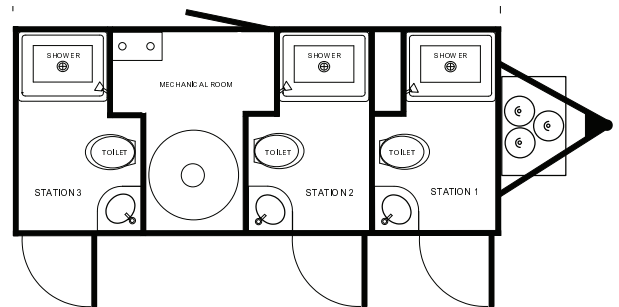

# JTG ③ Station Shower Combo

Wash in style. This unit offers guest an unparalleled experience with 3 private restrooms, Showers and an amenity package bursting with convenience. Each restroom features a toilet, and a sink, and a shower with hot and cold running water just like back home. Grooming on the go has never been easier. All this and more, in a modern, comfy facility.

Pamper your guests. This unit sports a sleek, modern interior, and provides the ultimate in privacy, comfort, and convenience.

Hosting just got better.

## Here's what the 3 Station Shower Combo Stylish offers:

- Men's and Women's rooms
- 3 Stalls
- 3 Sinks
- 2 Showers
- Central air conditioning and heat
- LED lighting
- LED exterior lights
- Stainless steel sinks
- Minimalistic modern look
- Complete music and sound systems
- Large mirrors
- Skylights
- 200 gallon fresh water tank
- Instant hot water
- And more...