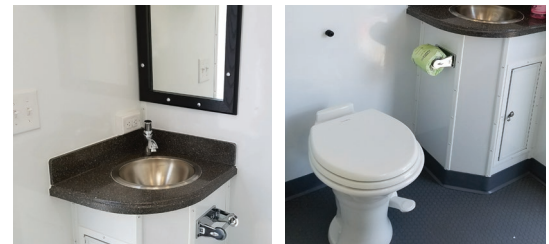

JOHN TO GO
When you need it. Where you need it.

877.564.6977
www.johntogo.com
info@johnntogo.com

JTG SHOC3