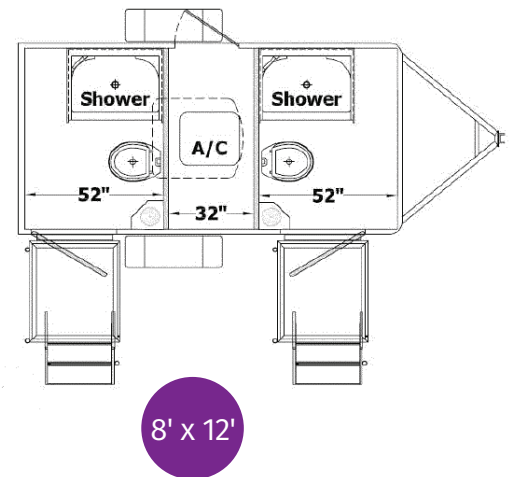

JTG 2 Station Shower Combo

Wash in style. This unit offers guest an unparalleled experience with 2 private restrooms, Showers and an amenity package bursting with convenience. Each restroom features a toilet, and a sink, and a shower with hot and cold running water just like back home. Grooming on the go has never been easier. All this and more, in a modern, comfy facility.

Pamper your guests. This unit sports a sleek, modern interior, and provides the ultimate in privacy, comfort, and convenience.

Hosting just got better.

Here's what the 2 Station Shower Combo Stylish offers:

- Men's and Women's rooms
- 2 Stalls
- 2 Sinks
- 2 Showers
- Central air conditioning and heat
- LED lighting
- LED exterior lights
- Stainless steel sinks
- Minimalistic modern look
- Complete music and sound systems
- Large mirrors
- Skylights
- 200 gallon fresh water tank
- Instant hot water
- And more...